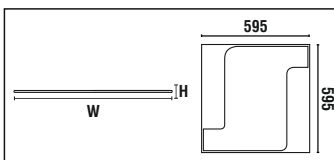

Technical Data

- 220-240V AC 50/60 Hz ECG
- Dimensions: 595x595x90mm

Standards

- CE, RoHS, EN60598-2-2

Standard

Protection Gloves

E1/E3 Emergency Kit

Recessed Luminaires							
LED Concept Tablet CL9014 Opal Diffuser							
IP40 / RAL 9006							
	W (mm)	L (mm)	h (mm)	Item /Box	Weight (kg)	Order Code	
25W	595	595	90	4	4.30	L9014-LED025-ECG	
28W/32W/36W	595	595	90	4	4.30	L9014-LED03P-ECG	
Option Code							
-T1. T15,T25 Lay-In Ceiling (Standard)	-CW. Colour Temperature 6500K		-NW. Colour Temperature 4000K (Standard)		-EL1.Emergency Battery 1 Hour		
-T2. Recessed Ceiling Installation Tools	-CW. Colour Temperature 6000K		-WW. Colour Temperature 3000K		-EL3.Emergency Battery 3 Hours		
-T3. Clip-In Ceiling	-CW. Colour Temperature 5700K		-WW. Colour Temperature 2700K				
	-CW. Colour Temperature 5000K						
According to your preference, please add the Option Code at the end of the Order Code							